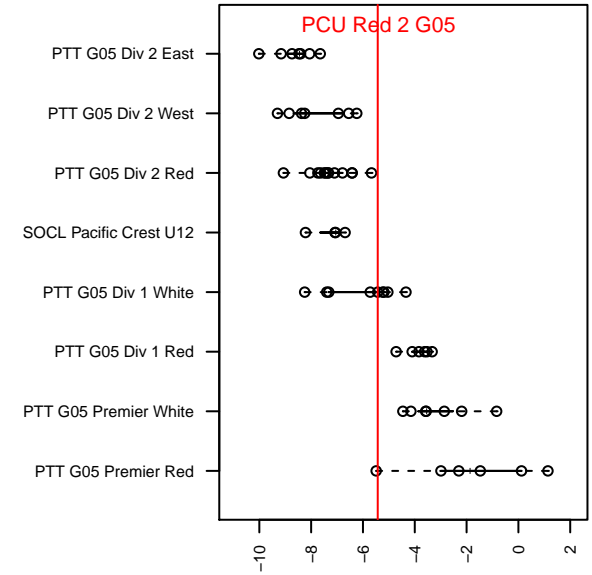

PCU Red 2 G05

Portland City United SC
 Portland, OR
 G05 total strength=654
 attack=0.72 defense=0.51
 fall league = PTT G05 Div 1 White
 spr league = Spr OYS G05 Div 2 Red

alt names used:
 PCU 05G Red 2
 PCU 05G RED 2
 PCU 05G Red 2
 PCU 05G Red 2

Venues played:
 2016 PCU Summer Classic U12 Silver Red
 2016 PTT G05 Division 1 White
 2016 OYS Presidents Cup G05
 2016 Spr OYS G05 Division 2 Red

PCU Red 2 G05
 Dots are actual minus expected GF (blue circles) and GA (red triangles).
 Blue line is smoothed change in attack strength. Red is smoothed change in defense strength.

**attack and defense variance (black dot)
relative to other teams
and top 10 in region**

**attack and defense rating
relative to others at age
and all opponents in last 13 months**

Performance relative to 13 month average